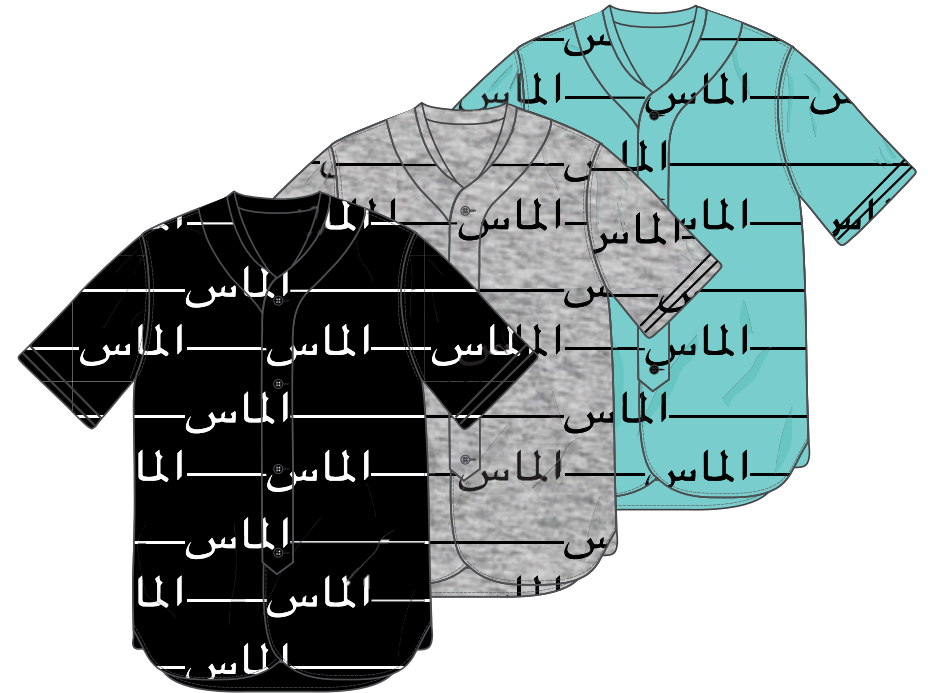

ARABIC BASEBALL JERSEY

- Sku - C14DTF02
- Category - Short Sleeve Wovens
- Fabric - Heavy Slub
- Color - BLK, HTR, DBL
- Size - S - 2XL
- Detail - Printed back panel, printed artwork.

KNITS | WOVENS | JACKETS