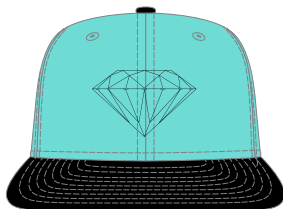

BRILLIANT FITTED

- Sku - C14DHE01
- Category - Fitted Hat
- Fabric - Poly
- Color - BLK, RGL, ROY, WHT, NVY, RED, DBL
- Size - 7 - 8
- Detail - New Era™ 6 panel construction, Raised embroidery, New Era™ side logo, flat back embroidery.