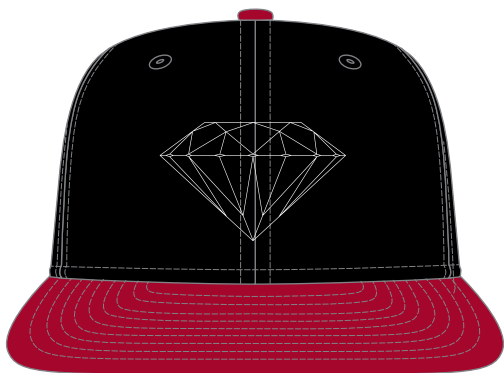

BRILLIANT FITTED

- Sku - C14DHE01
- Category - Fitted Hat
- Fabric - Poly
- Color - BLK, RGL, ROY, WHT, NVY, RED, DBL
- Size - 7 - 8
- Detail - New Era™ 6 panel construction, Raised embroidery, New Era™ side logo, flat back embroidery.