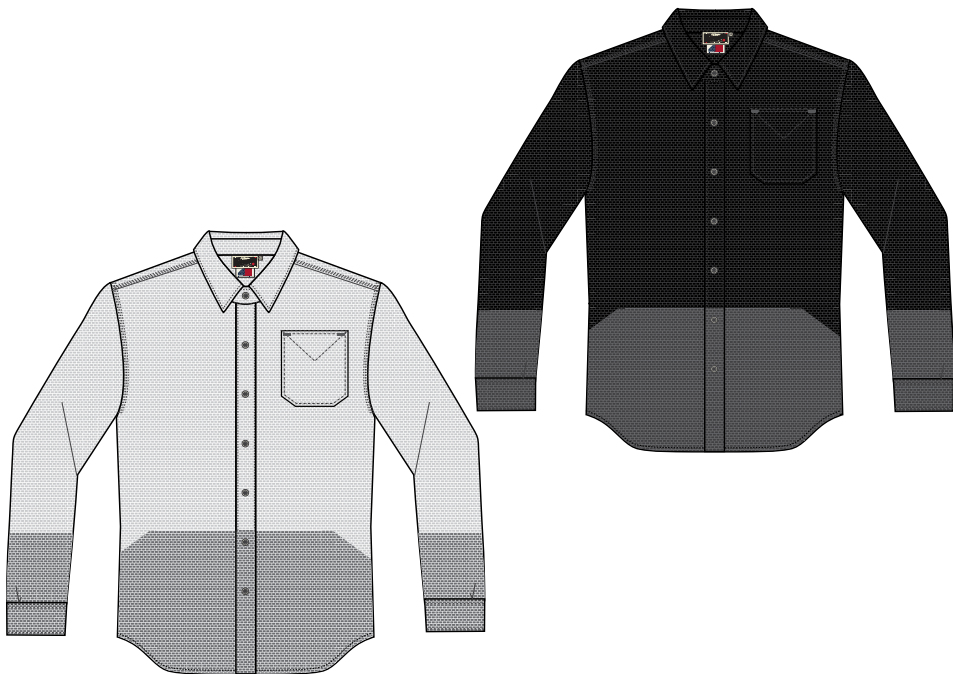

BRILLIANT Y/D WOVEN

- Sku - C14DTA01
- Category - Long Sleeve Woven
- Fabric - 100% Cotton Chambray
- Color - GRY, BLK
- Size - S - 2XL
- Detail - Woven button down, flag label branding, custom debossed buttons, left chest pocket.