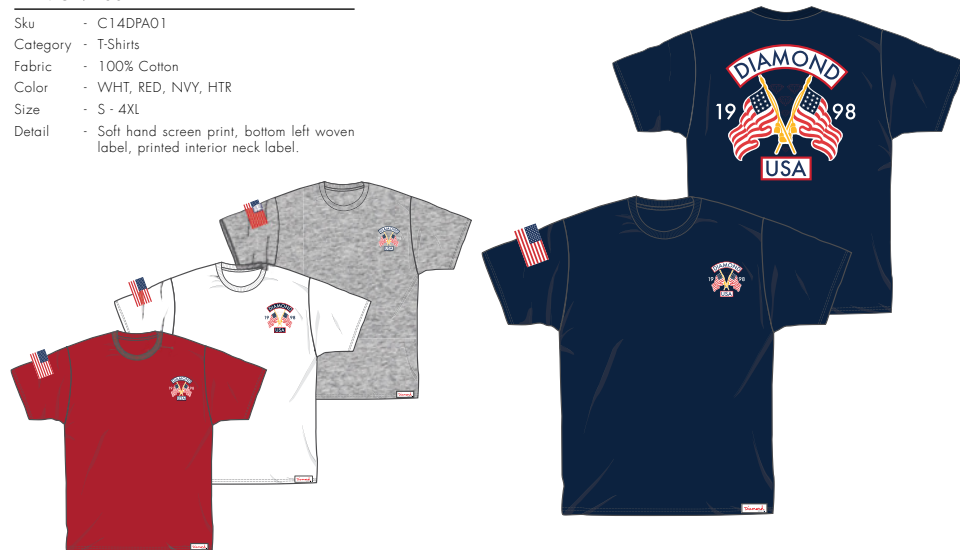

DIAMOND USA

- SKU - C14DPA01
- Category - T-Shirts
- Fabric - 100% Cotton
- Color - WHT, RED, Nvy, HTR
- Size - S - 4XL
- Detail - Soft hand screen print, bottom left woven label, printed interior neck label.