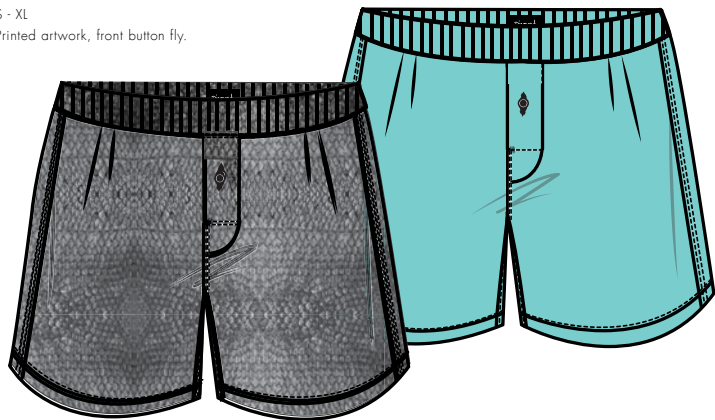

DIAMOND BOXERS

- Sku - C14DAE01
- Delivery - One
- Category - Accessories
- Fabric - 100% Cotton
- Color - GRY, DBL
- Size - S - XL
- Detail - Printed artwork, front button fly.