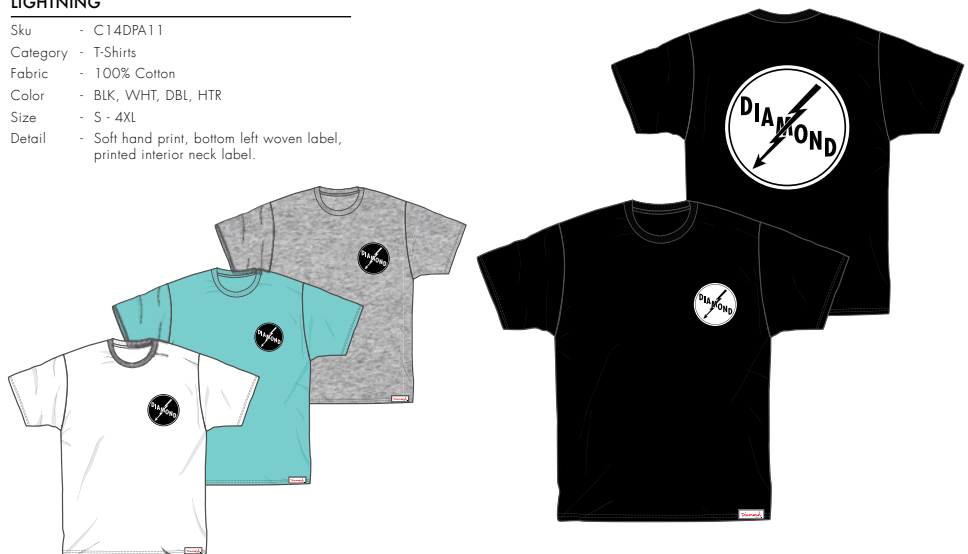

LIGHTNING

- Skü - C14DPA11
- Category - T-Shirts
- Fabric - 100% Cotton
- Color - Blk, Wht, Dbl, Htr
- Size - S - 4XL
- Detail - Soft hand print, bottom left woven label, printed interior neck label.