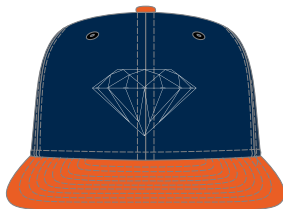

BRILLIANT FITTED

- Sku - C14DHE01
- Category - Fitted Hat
- Fabric - Poly
- Color - BLK, RGL, ROY, WHT, NVY, RED, DBL
- Size - 7 - 8
- Detail - New Era™ 6 panel construction, Raised embroidery, New Era™ side logo, flat back embroidery.