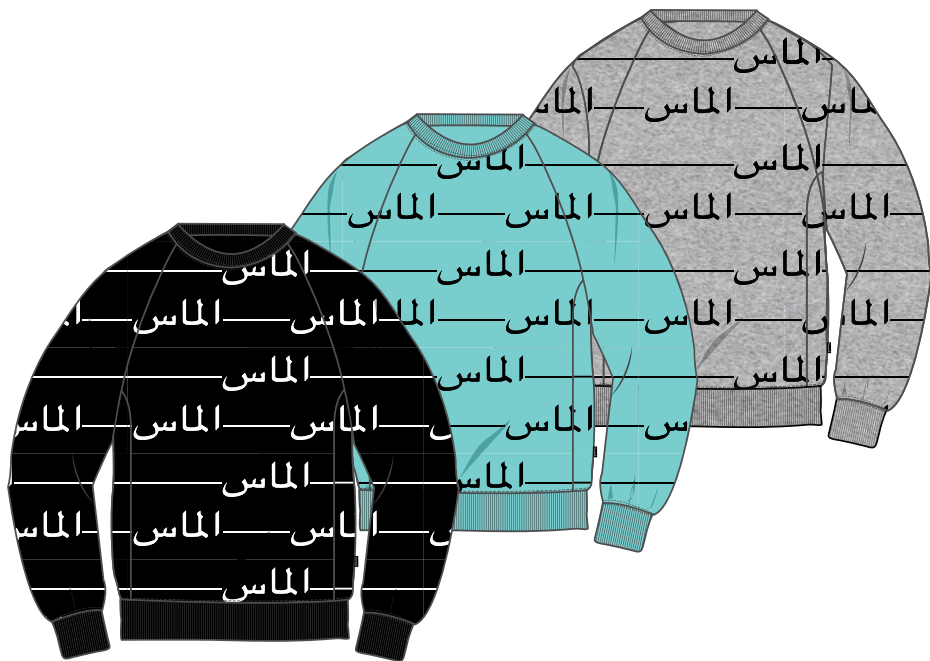

ARABIC CREWNECK

Sku - C14DPE13
Category - Crewneck Fleece
Fabric - Fleece
Color - BLK, DBL, HTR
Size - S - 2XL
Detail - Printed artwork.