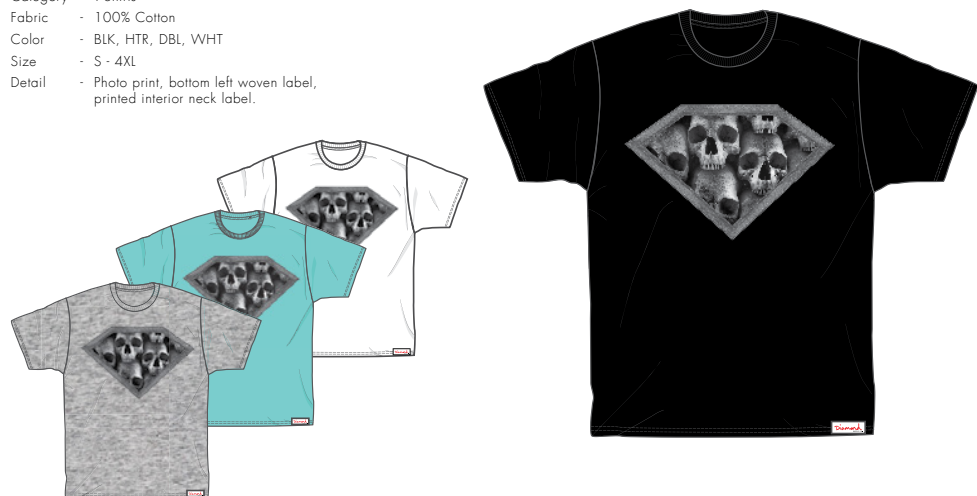

DMND SKULLS

- Sku - C14DPA04
- Category - T-Shirts
- Fabric - 100% Cotton
- Color - BLK, HTR, DBL, WHT
- Size - S - 4XL
- Detail - Photo print, bottom left woven label, printed interior neck label.