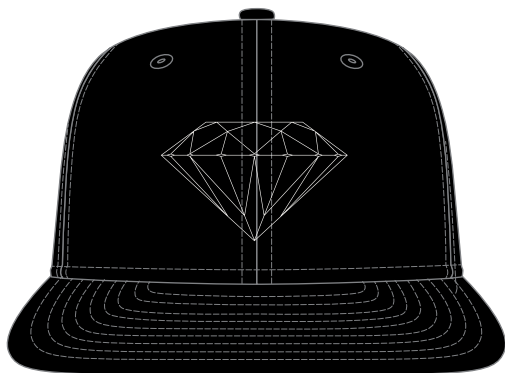

BRILLIANT FITTED

- Sku - C14DHE01
- Category - Fitted Hat
- Fabric - Poly
- Color - BLK, RGL, ROY, WHT, NVY, RED, DBL
- Size - 7 - 8
- Detail - New Era™ 6 panel construction, Raised embroidery, New Era™ side logo, flat back embroidery.