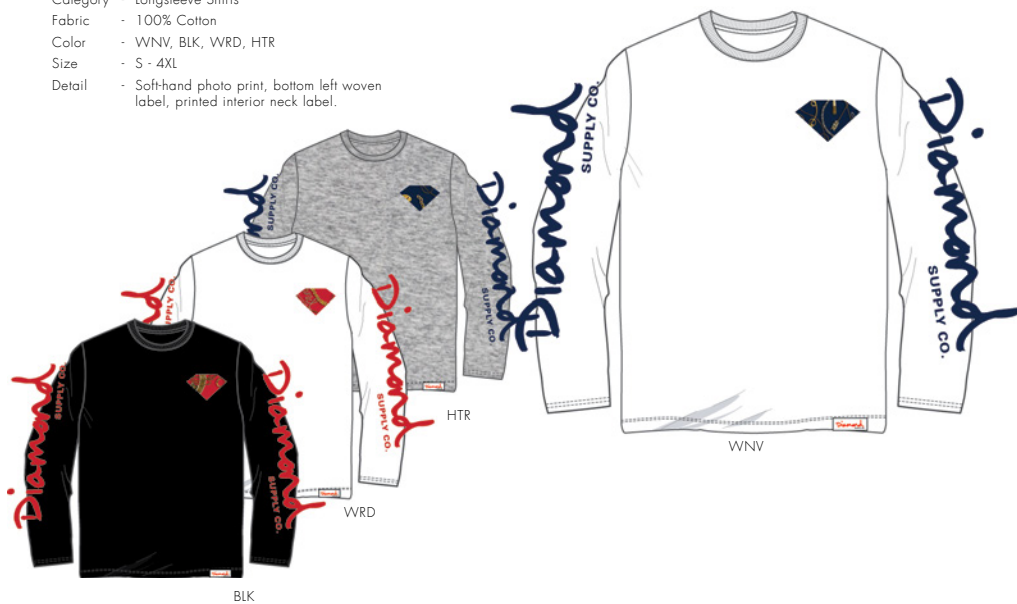

LOW LIFE L/S

- Sku - C14DPC04
- Category - Longsleeve Shirts
- Fabric - 100% Cotton
- Color - WNV, BLK, WRD, HTR
- Size - S - 4XL
- Detail - Soft-hand photo print, bottom left woven label, printed interior neck label.