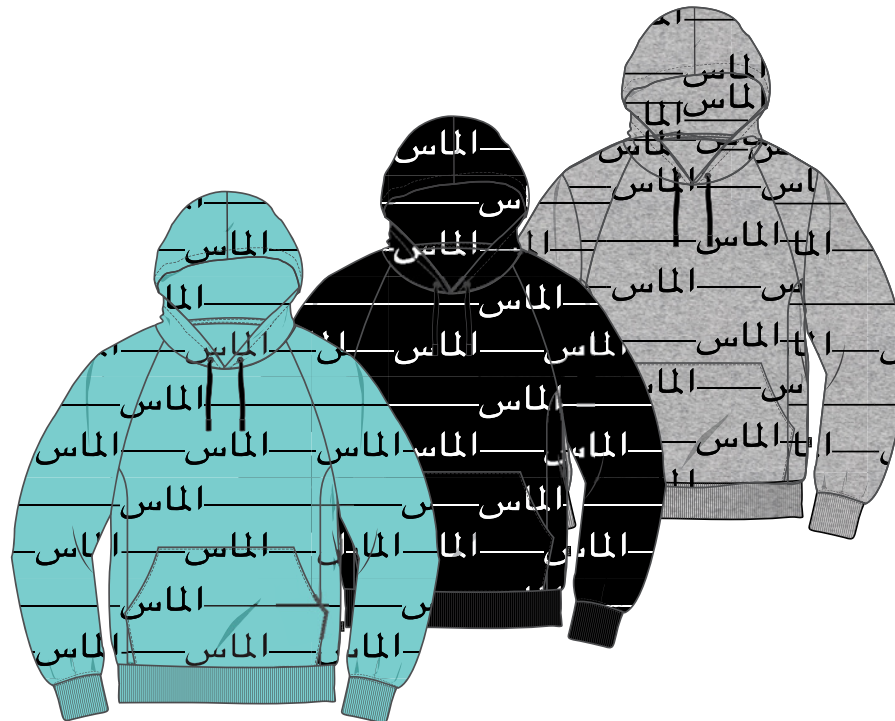

ARABIC HOODIE

Sku - C14DPF10
Category - Hooded Fleece
Fabric - Fleece
Color - DBL, BLK, HTR
Size - S - 2XL
Detail - Printed artwork.