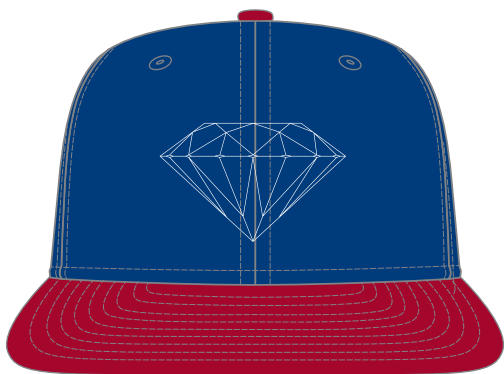

BRILLIANT FITTED

- Sku - C14DHE01
- Category - Fitted Hat
- Fabric - Poly
- Color - BLK, RGL, ROY, WHT, NVY, RED, DBL
- Size - 7 - 8
- Detail - New Era™ 6 panel construction, Raised embroidery, New Era™ side logo, flat back embroidery.